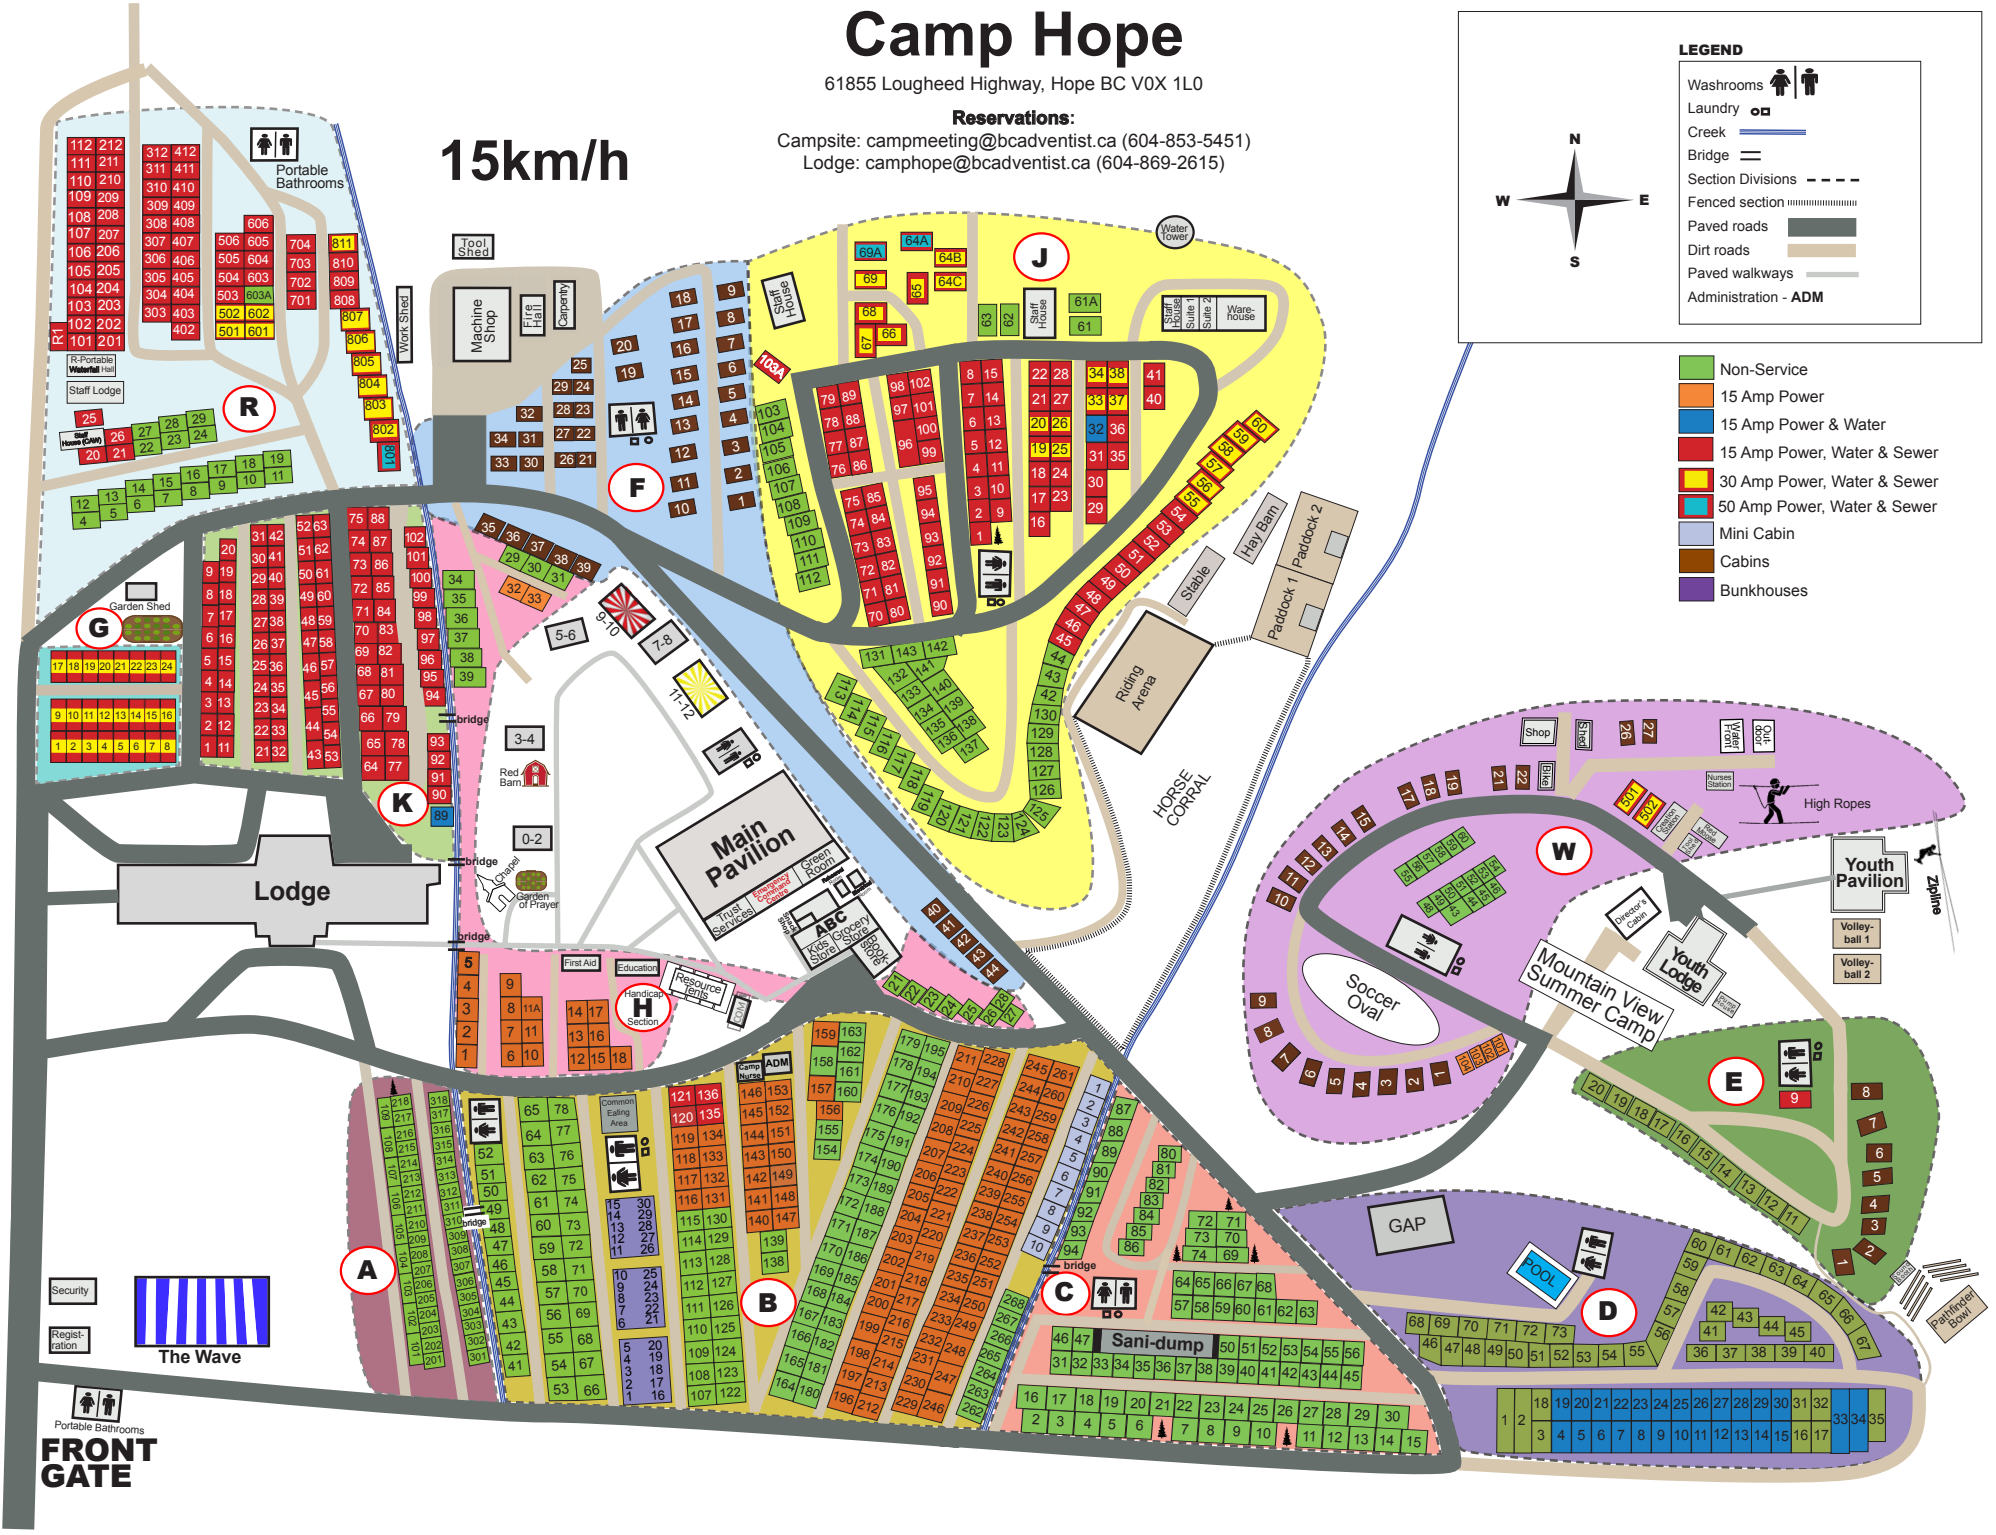

Camp Hope

61855 Lougheed Highway, Hope BC V0X 1L0

Reservations:

Campsite: campmeeting@bcadventist.ca (604-853-5451)
 Lodge: camphope@bcadventist.ca (604-869-2615)

15km/h

LEGEND

- Washrooms
- Laundry
- Creek
- Bridge
- Section Divisions
- Fenced section
- Paved roads
- Dirt roads
- Paved walkways
- Administration - ADM

- Non-Service
- 15 Amp Power
- 15 Amp Power & Water
- 15 Amp Power, Water & Sewer
- 30 Amp Power, Water & Sewer
- 50 Amp Power, Water & Sewer
- Mini Cabin
- Cabins
- Bunkhouses

FRONT GATE